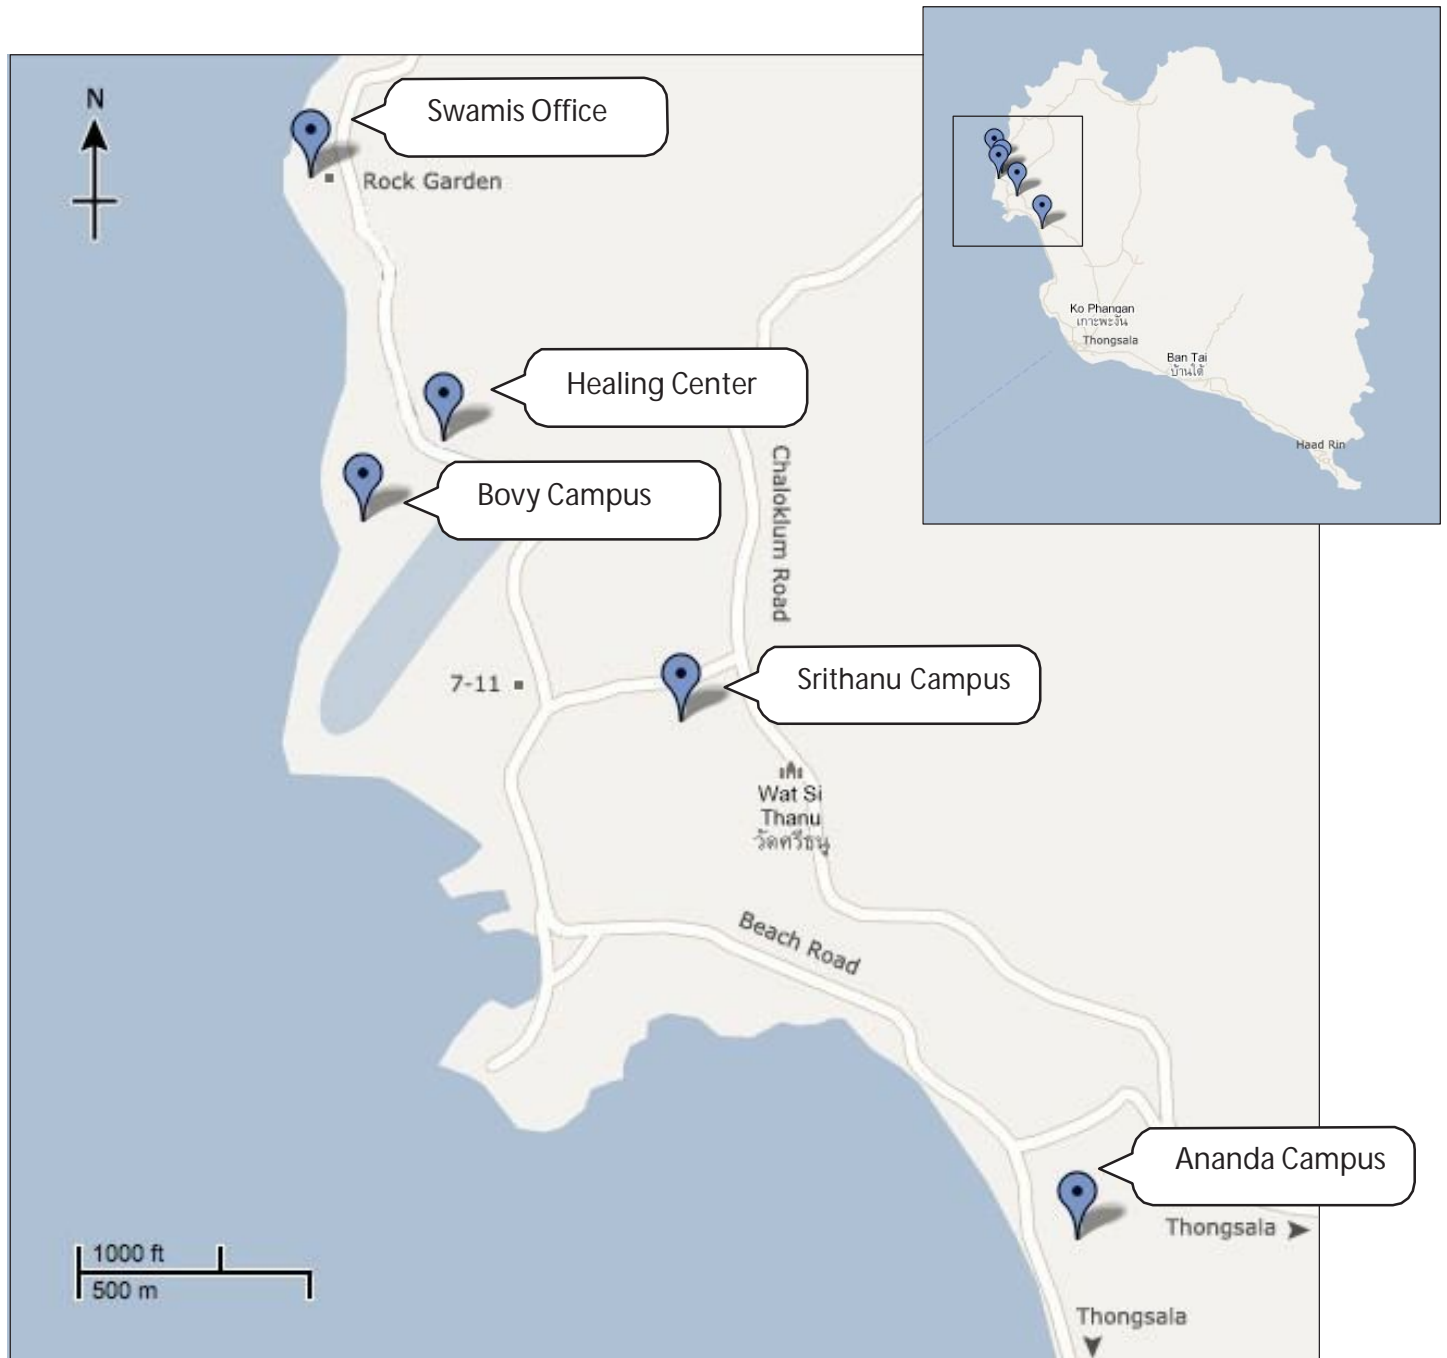

AGAMA YOGA MAP OF FACILITIES

We are located on three campuses - see each for details of hosted courses. In addition, please visit our Agama Yoga Healing Center 'Amrita'!

Agama Yoga - Srithanu Campus

Here you will find our Welcome & Registration Office; Shiva Hall, Shakti Hall, Ganesha Hall and Administration Building. Main location of our First Level Intensive Yoga Course, workshops, retreats, Shakti Groups, Final Ceremonies and special evening lectures. You also find here our Spiritual Library and the Atma Restaurant and Yogi Shop.
1.5 km north of Ananda Campus, 1.5 km south of Bovy Campus.

Agama Yoga - Ananda Resort

Home of various levels of our regular Yoga courses.
1.5 km south of Srithanu Campus.

Agama Yoga - Bovy Campus

Blue Hall and Green Hall. Home of various levels of our regular Yoga courses, Vira Groups, bhajans and parties.
1 km north of Srithanu Campus in Haad Chao Pao.

Agama Yoga - Swami Vivekananda's Office

Swami Vivekananda's Office at Rock Garden Resort. Office hour appointments, hypnotherapy and chiropractic; interviews, and some initiations. 1.5 km north of Srithanu Campus.